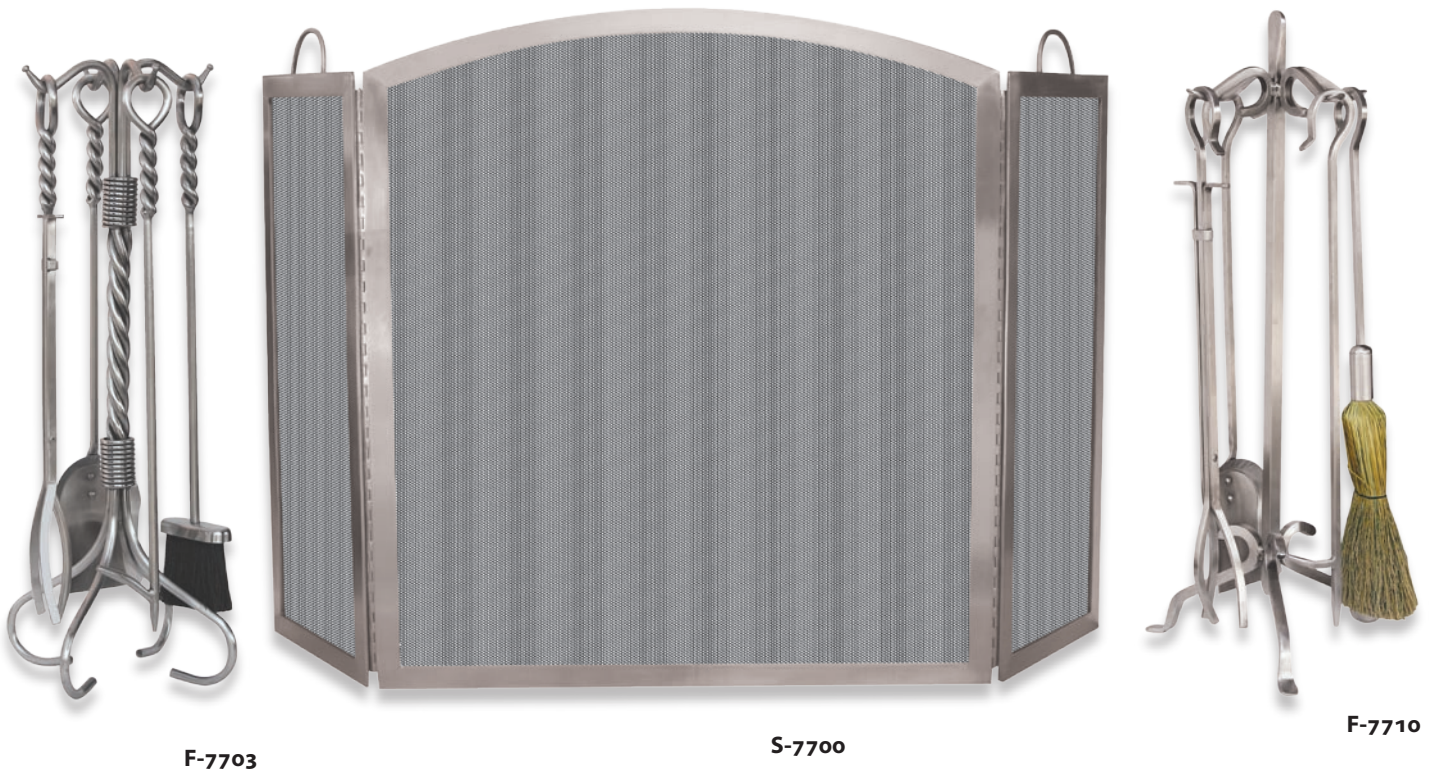

Stainless Steel

Made of 304 Stainless Steel

F-7703 5 Piece Stainless Steel Fireset with Twist Handles
30" High (21.5 lbs.)

S-7700 3 Fold Stainless Steel Screen with Handles
32" High x 54" Wide (25.6 lbs.)

F-7710 5 Piece Stainless Steel Fireset with Crook Handles
32" High (19.8 lbs.)